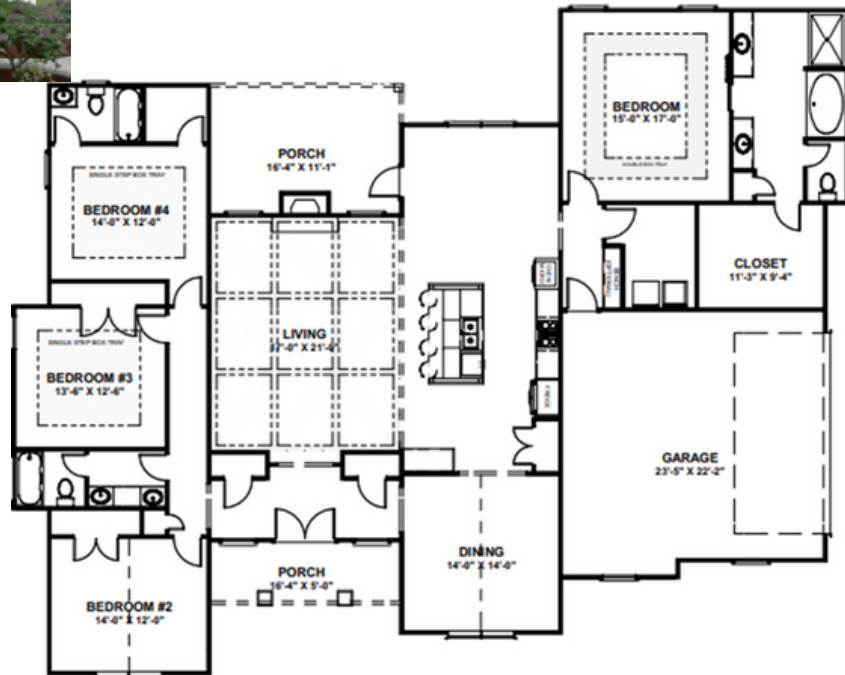

THE COOSA

AT RIVERBEND NORTH

OPTION A

OPTION B

OPTION C

CALL US TODAY!

+478-322-0028 | WCHHOME.COM

4 BEDROOMS

DINING ROOM

2770 SQFT